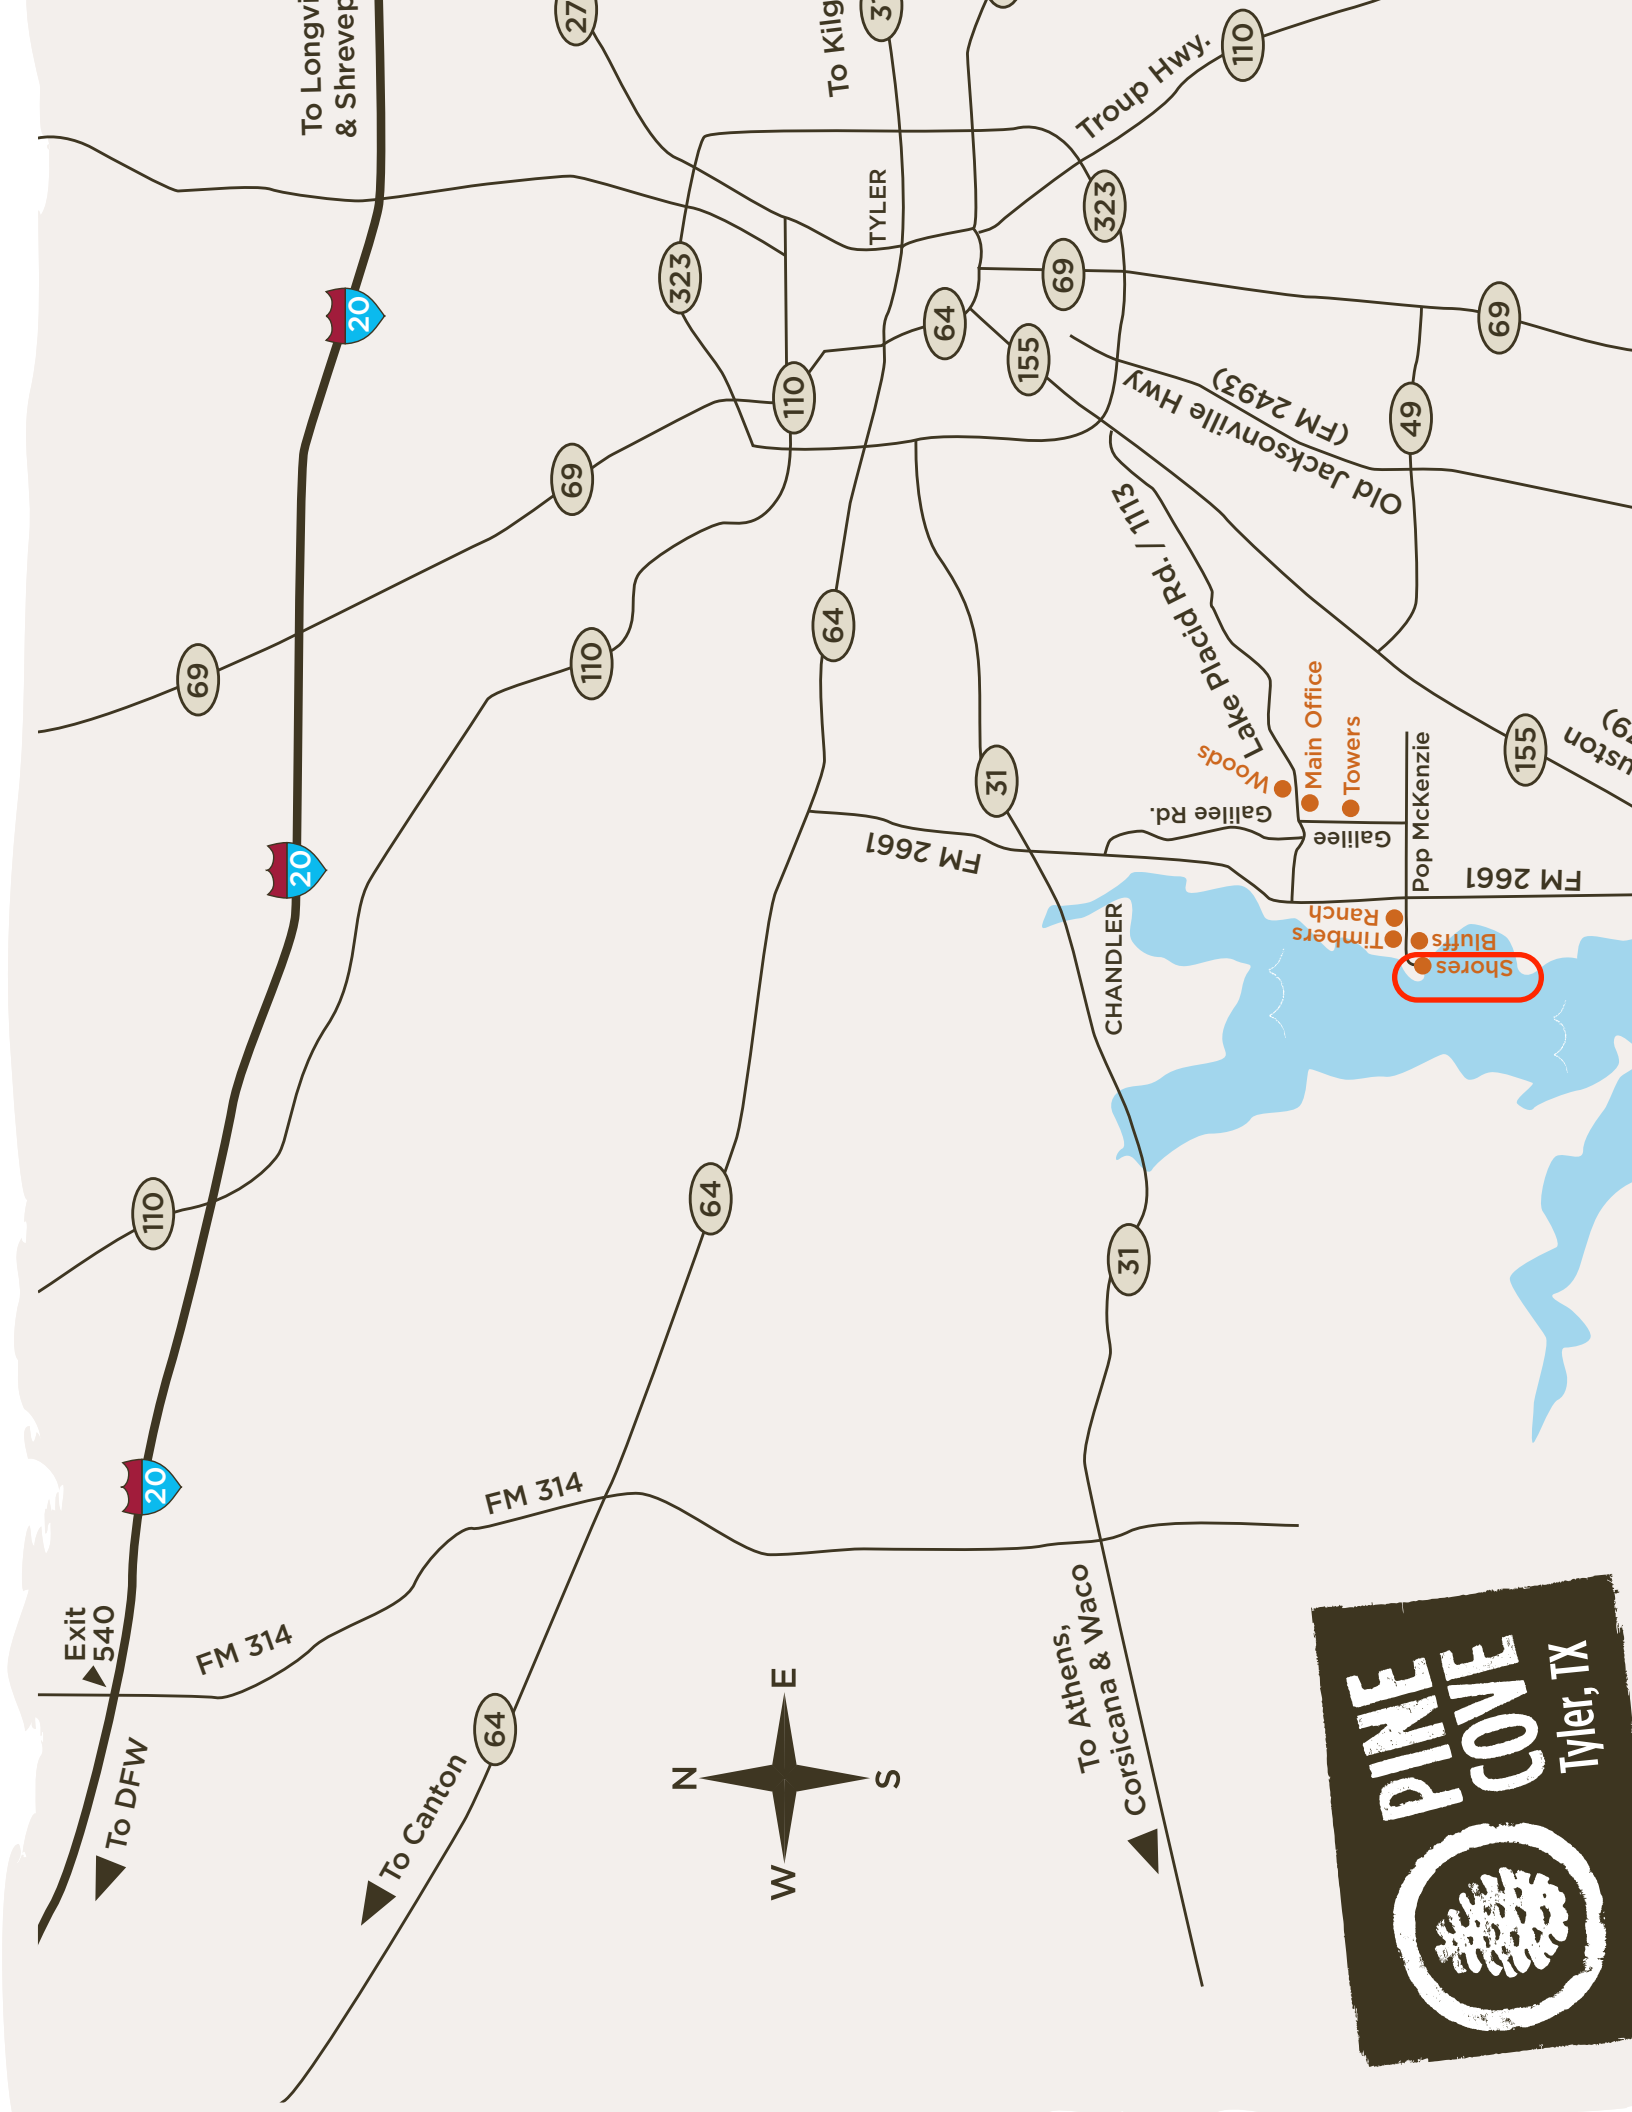

Shores

Bluffs
Timbers
Ranch

Galliee Rd.
Woods
Main Office
Towers

CHANDLER

FM 2661

FM 314

FM 314

To Longview
& Shreveport

To Kilgus

Troup Hwy.

To Athens,
Corsicana & Waco

To Canton

To DFW

Exit
540